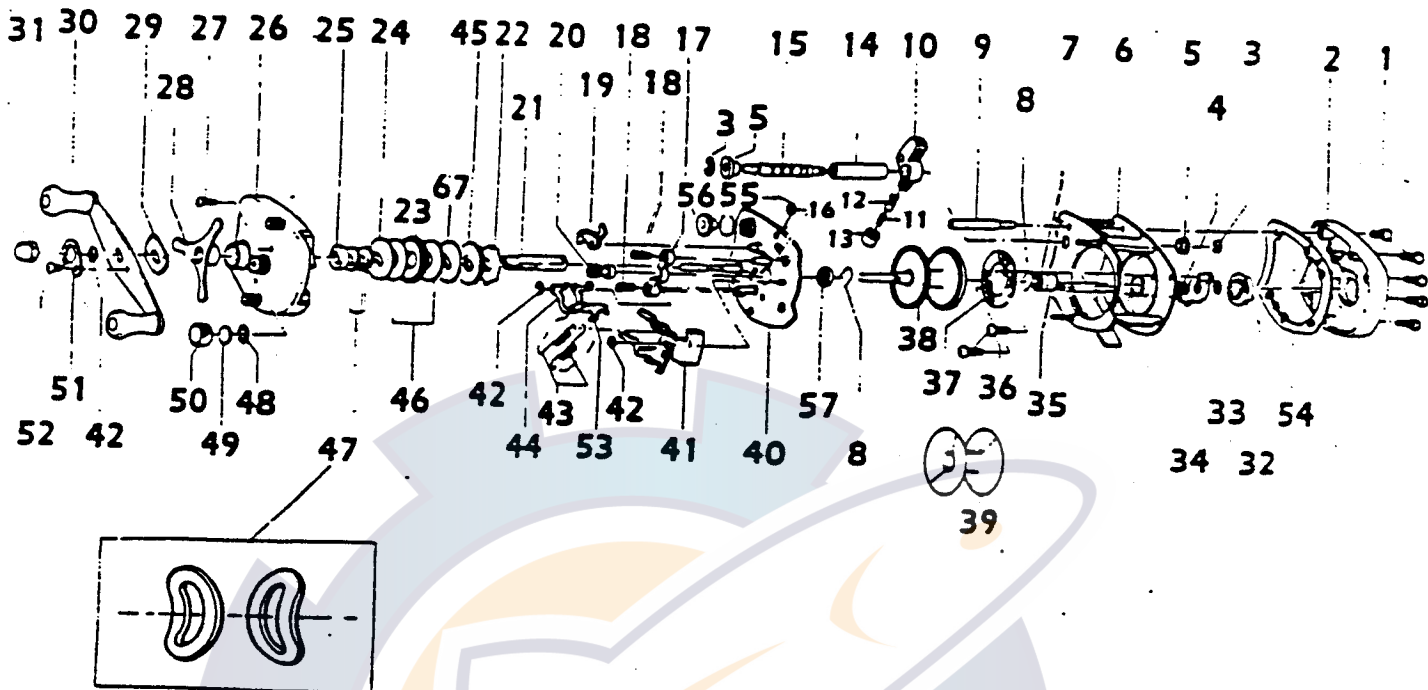

QUANTUM QD1310L

DISCONTINUED

Key No.	Part No.	Description	Price	Key No.	Part No.	Description	Price
	CX4000	SPARE PARTS W/WRENCH	3.69	28	LX4663	STAR DRAG	6.14
	CX4100	LEVEL WIND HOOD	3.69	29	CX4660	HANDLE WASHER	.36
	LX310	SET PLATE ASSY.	18.00	30	CX4701	HANDLE	5.53
	LX324	SIDE COVER	13.29	31	LX4702	HANDLE NUT	1.53
	T130	WRENCH	2.59	32	CX4303	MAGNETIC CONTROL DIAL	.99
1	LX4102	RIGHT SIDE PLATE SCR.	.99	33	CX4250	O RING	.49
2	LX4101	RIGHT SIDE PLATE	6.45	34	CX4261	MAGNET RET. SUPPORT	1.46
3	CX4152	WORM SHAFT RETAINER	.31	35	CX4255	SPOOL TENSION SHIM A	.36
4	CX4301	MAGNET RET. SPRING	.36	36	CX4602	MAGNET RETAINER SCREW	.62
5	CX4156	WORM GUARD BUSHING	.62	37	CX4257	MAGNET RETAINER	8.59
6	LX4051	FRAME	23.32	38	LX4251	SPOOL	13.35
7	CX4252	SPOOL SHFT BEARING	7.99	39	CX4260	U SPOOL CONVERTER	3.07
8	CX4253	BEARING RETAINER	.36	40	LX4351	SET PLATE	18.73
9	BX4159	FRAME POST-SILVER	1.53	41	LX4402	SPOOL RELEASE BUTTON	2.64
10	CX4201-1	LINE GUIDE	4.00	42	CX4256	PINION GEAR	7.37
11	CX4203	LINE GUIDE PAWL SPRING	.36	43	FX4353	SET PLATE ACT SPRING	.91
12	CX4202	LINE GUIDE PAWL	2.21	44	LX4503	SET PLATE ACT. 'B'	1.84
13	CX4204	PAWL CAP	.91	45	LX4658	ANTI-REVERSE RATCHET	3.86
14	BX4158	WORM SHFT GUARD-SILVER	2.64	46	CX4661	DRAG WASHER A	.36
15	CX4151-1	WORM SHAFT W/O GEAR	3.69	47	CX4662	DRIVE SHAFT SPR. WSHR	.36
16	CX4502	SPOOL RELEASE SPRING	.36	48	CX4258	O RING	.36
17	CX4401	PINION YOKE	.62	49	CX4302	SPOOL TENSION SHIM B	.36
18	CX4403	PINION YOKE SPRING	.36	50	CX4259	SPOOL TENSION KNOB	1.84
19	LX4452	ANTI-REVERSE PAWL	1.84	51	LX4703	HANDLE NUT LOCK	1.23
20	LX4256	PINION GEAR	9.21	52	LX4704	HANDLE NUT LOCK SCR.	.49
21	LX4652	DRIVE SHAFT	4.90	53	LX4501	SET PLATE ACT. 'A'	1.23
22	LX4451	RELEASE RATCHET	1.23	54	CX4107	LEFT PLATE SPACER-WH.	1.53
23	LX4651	DRIVE GEAR	6.58	55	CX4153	GEAR RETAINING CLIP	.31
24	CX4659	DRAG WASHER B	.62	56	LX4150	WORM SHAFT GEAR	2.88
25	CX4254	DRIVE SHFT BUSH	.62	57	CX4252	SPOOL SHFT BEARING	7.99
26	LX4103	LEFT SIDE PLATE	13.82	67	LX4666	DRAG WASHER C	.62
27	LX4352	LEFT SIDE CVR SCREW	.42				